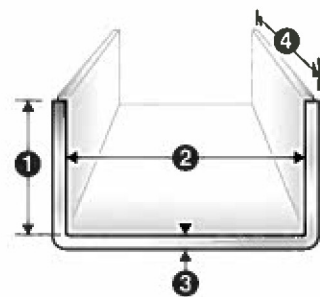

UChannel®

A New Shape in Window and Door Packaging

Three-sided edge protection for safe transport through your distribution channel

UChannel offers a highly durable, very cost-effective option that safely protects windows and doors until they arrive at their final destination. Its single-piece construction can be formed to provide a wide variety of widths and leg lengths, offering the ultimate in customized choices for window and door edge protection.

Paper widths of up to 18 inches can be formed into virtually any combination of base sizes, leg sizes and leg lengths, including asymmetrical combinations.

When ordering UChannel, please specify:

- ① leg size (height)
- ② base size (width)
- ③ wall caliper (thickness): available in calipers of 0.080 to 0.600 inches
- ④ lengths: standard lengths available up to 300 inches; special-order lengths available